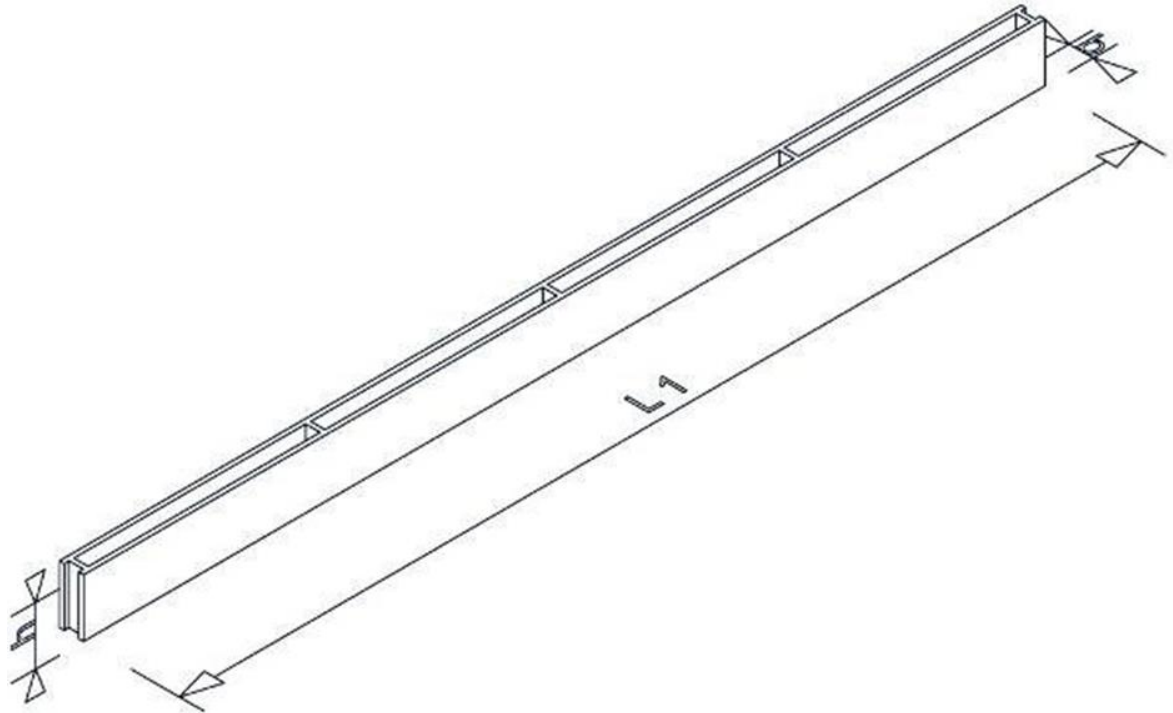

## Aluminium-Strong backs for deck plate fairing

Description	Length L1 (mm)	Height h (mm)	Wide b (mm)	Weight (Kg)
AB 120-1000	1000	120	50	7
AB 120-2000	2000	120	50	14
AB 120-3000	3000	120	50	21
AB 120-4000	4000	120	50	28
AB 120-6000	6000	120	50	42
AB 120-9000	9000	120	50	63
Elastic construction Other dimensions on request				